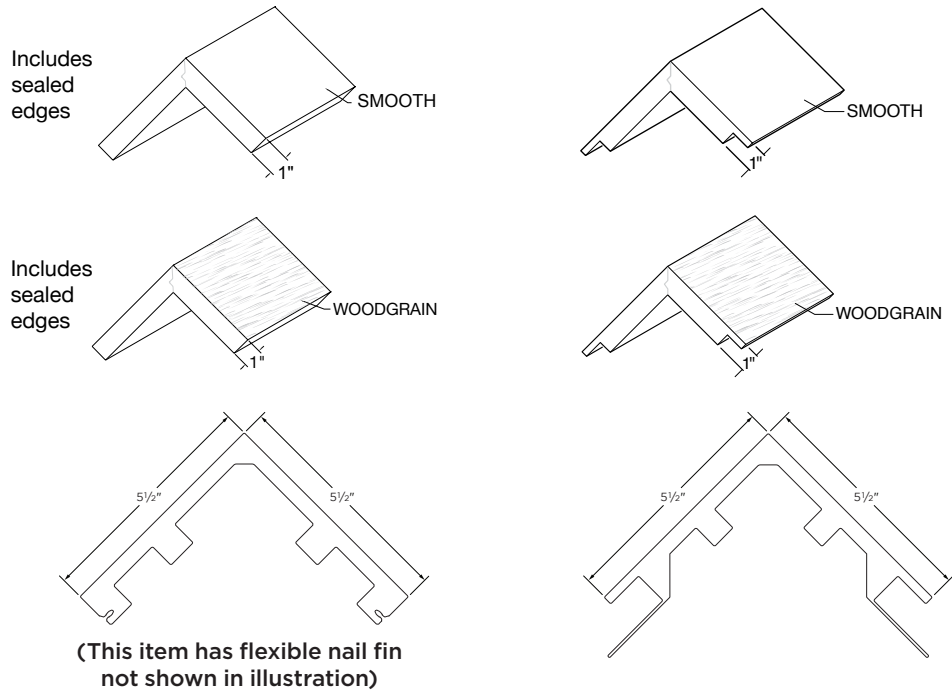

**5/4
Corners
(1" thickness)**

20' OFFERING	SMOOTH	WOODGRAIN	SELLING UOM	PIECES/ SELLING UNIT	SKID LENGTH (FEET)	SKID WIDTH (FEET)	SKID HEIGHT (INCHES)
4 X 4	27845117-P	27848117-P	Unit	48	20	4	19.25
			Ply Pak	1	non-skid	non-skid	non-skid
4 x 4 w/J-Pocket	27845533-P	27848533-P	Unit	48	20	4	19.25
			Ply Pak	1	non-skid	non-skid	non-skid
6 X 6	27845118-P	27848118-P	Unit	32	20	4	27.25
			Ply Pak	1	non-skid	non-skid	non-skid
6 x 6 with J-Pocket	27845534-P	27848534-P	Unit	32	20	4	27.25
			Ply Pak	1	non-skid	non-skid	non-skid
6 x 6 Outside Corner w/nail fin	27845567-MB	n/a	Bundle	3	non-skid	non-skid	non-skid
6 x 6 Outside J-Pocket Corner w/nail fin	27845568-MB	n/a	Bundle	3	non-skid	non-skid	non-skid

NOTES:

Note: PlyPaks contain multiple pieces shrink wrapped for easy handling and protection from dirt and marks.

Trim Board measurements are nominal. All Sheet measurements are actual. Please see our website for more detailed information.