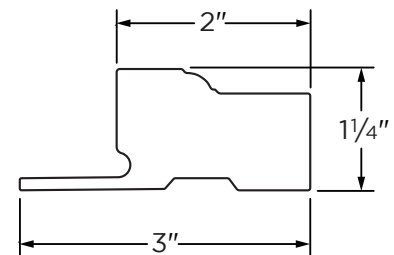

Brick Mould w/nail fin caulk pocket

ITEM NUMBER	LENGTH	SELLING UOM	PIECES/ SELLING UNIT	SKID LENGTH (FEET)	SKID WIDTH (FEET)	SKID HEIGHT (INCHES)
27845575-MB	18'	Bundle	6	non-skid	non-skid	non-skid