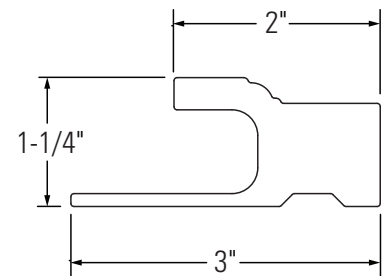

J Brick

ITEM NUMBER	LENGTH	SELLING UOM	PIECES/ SELLING UNIT	SKID LENGTH (FEET)	SKID WIDTH (FEET)	SKID HEIGHT (INCHES)
27845574-MB	18'	Bundle	8	non-skid	non-skid	non-skid