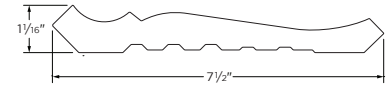

8X Crown

ITEM NUMBER	LENGTH	SELLING UOM	PIECES/ SELLING UNIT	SKID LENGTH (FEET)	SKID WIDTH (FEET)	SKID HEIGHT (INCHES)
27845601-MB	16'	Bundle	2	non-skid	non-skid	non-skid