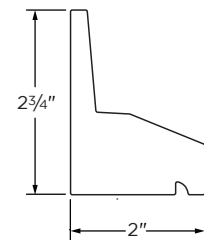

Imperial Rake Crown

ITEM NUMBER	LENGTH	SELLING UOM	PIECES/ SELLING UNIT	SKID LENGTH (FEET)	SKID WIDTH (FEET)	SKID HEIGHT (INCHES)
27845596-MB	16'	Bundle	8	non-skid	non-skid	non-skid

Solid Crown

ITEM NUMBER	LENGTH	SELLING UOM	PIECES/ SELLING UNIT	SKID LENGTH (FEET)	SKID WIDTH (FEET)	SKID HEIGHT (INCHES)
27845597-MB	16'	Bundle	8	non-skid	non-skid	non-skid

Pediment

ITEM NUMBER	LENGTH	SELLING UOM	PIECES/ SELLING UNIT	SKID LENGTH (FEET)	SKID WIDTH (FEET)	SKID HEIGHT (INCHES)
27845598-MB	12'	Bundle	4	non-skid	non-skid	non-skid

Back Band

ITEM NUMBER	LENGTH	SELLING UOM	PIECES/ SELLING UNIT	SKID LENGTH (FEET)	SKID WIDTH (FEET)	SKID HEIGHT (INCHES)
27845590-MB	16'	Bundle	10	non-skid	non-skid	non-skid

Adams Casing

ITEM NUMBER	LENGTH	SELLING UOM	PIECES/ SELLING UNIT	SKID LENGTH (FEET)	SKID WIDTH (FEET)	SKID HEIGHT (INCHES)
27845594-MB	16'	Bundle	6	non-skid	non-skid	non-skid

Water Table

ITEM NUMBER	LENGTH	SELLING UOM	PIECES/ SELLING UNIT	SKID LENGTH (FEET)	SKID WIDTH (FEET)	SKID HEIGHT (INCHES)
27845599-MB	18'	Bundle	4	non-skid	non-skid	non-skid