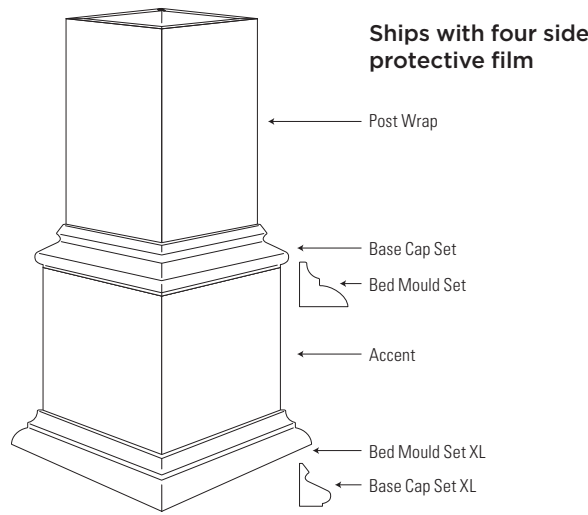

One-Piece Post Wraps & Accessories

4 X 4 (NOMINAL)	SMOOTH	SELLING UOM	PIECES/SELLING UNIT	SKID LENGTH (FEET)	SKID WIDTH (FEET)	SKID HEIGHT (INCHES)
4 x 4 - 8'6" Length	27845541-C	Unit	48	9.0	3.75	25
		Carton	1	non-skid	non-skid	non-skid
4 x 4 - 10' Length	27845542-C	Unit	48	10.4	3.75	25
		Carton	1	non-skid	non-skid	non-skid
4 x 4 - Accent Wrap (12" length)	27845545-C	Carton	10	non-skid	non-skid	non-skid
4 x 4 - Bed Mould Set	27845543-C	Carton	20	non-skid	non-skid	non-skid
4 x 4 - Bed Mould Set XL	27845546-C	Carton	20	non-skid	non-skid	non-skid
4 x 4 - Base Cap Set	27845544-C	Carton	20	non-skid	non-skid	non-skid
4 x 4 - 4" Base Cap Set XL	27845547-C	Carton	20	non-skid	non-skid	non-skid
4X Belmont Post Cap	27845562-C	Carton	2	non-skid	non-skid	non-skid
4X Windsor Post Cap	27845563-C	Carton	1	non-skid	non-skid	non-skid
6 X 6 (NOMINAL)	SMOOTH	SELLING UOM	PIECES/SELLING UNIT	SKID LENGTH (FEET)	SKID WIDTH (FEET)	SKID HEIGHT (INCHES)
6 x 6 - 8'6" Length	27845548-C	Unit	48	9.0	3.75	25
		Carton	1	non-skid	non-skid	non-skid
6 x 6 - 10' Length	27845549-C	Unit	48	10.4	3.75	25
		Carton	1	non-skid	non-skid	non-skid
6 x 6 - Accent Wrap (12" length)	27845552-C	Carton	10	non-skid	non-skid	non-skid
6 x 6 - Bed Mould Set	27845550-C	Carton	20	non-skid	non-skid	non-skid
6 x 6 - Bed Mould Set XL	27845553-C	Carton	20	non-skid	non-skid	non-skid
6 x 6 - Base Cap Set	27845551-C	Carton	20	non-skid	non-skid	non-skid
6 x 6 - Base Cap Set XL	27845554-C	Carton	20	non-skid	non-skid	non-skid
6X Belmont Post Cap	27845564-C	Carton	2	non-skid	non-skid	non-skid
6X Windsor Post Cap	27845565-C	Carton	1	non-skid	non-skid	non-skid
8 X 8 (NOMINAL)	SMOOTH	SELLING UOM	PIECES/SELLING UNIT	SKID LENGTH (FEET)	SKID WIDTH (FEET)	SKID HEIGHT (INCHES)
8 x 8 - 8' 6" Length	27845555-C	Unit	36	9.0	3.75	28
		Carton	1	non-skid	non-skid	non-skid
8 x 8 - 10'	27845556-C	Unit	36	10.4	3.75	28
		Carton	1	non-skid	non-skid	non-skid
8 x 8 Accent Wrap (12" length)	27845559-C	Carton	10	non-skid	non-skid	non-skid
Bed Mould Set	27845557-C	Carton	20	non-skid	non-skid	non-skid
Bed Mould Set XL	27845560-C	Carton	20	non-skid	non-skid	non-skid
Base Cap Mould Set	27845558-C	Carton	20	non-skid	non-skid	non-skid
Base Cap Set XL	27845561-C	Carton	20	non-skid	non-skid	non-skid
Glue with Tip	27845606-C	Carton	12	non-skid	non-skid	non-skid

Note: Bed and Base Cap sets are pre-mitered and dove-tailed for easy installation. "XL" indicates size to fit accents.

Trim Board measurements are nominal. All Sheet measurements are actual. Please see our website for more detailed information.