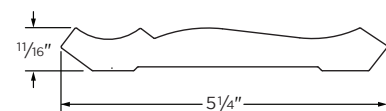

6X Crown

ITEM NUMBER	LENGTH	SELLING UOM	PIECES/ SELLING UNIT	SKID LENGTH (FEET)	SKID WIDTH (FEET)	SKID HEIGHT (INCHES)
27845578-MB	16'	Bundle	6	non-skid	non-skid	non-skid