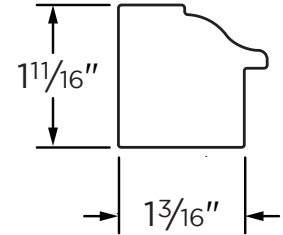

8X Crown

ITEM NUMBER	LENGTH	SELLING UOM	PIECES/ SELLING UNIT	SKID LENGTH (FEET)	SKID WIDTH (FEET)	SKID HEIGHT (INCHES)
27845601-MB	16'	Bundle	2	non-skid	non-skid	non-skid

Rams Crown

ITEM NUMBER	LENGTH	SELLING UOM	PIECES/ SELLING UNIT	SKID LENGTH (FEET)	SKID WIDTH (FEET)	SKID HEIGHT (INCHES)
27845579-MB	16'	Bundle	6	non-skid	non-skid	non-skid

Imperial Rake Crown

ITEM NUMBER	LENGTH	SELLING UOM	PIECES/ SELLING UNIT	SKID LENGTH (FEET)	SKID WIDTH (FEET)	SKID HEIGHT (INCHES)
27845596-MB	16'	Bundle	8	non-skid	non-skid	non-skid

Solid Crown

ITEM NUMBER	LENGTH	SELLING UOM	PIECES/ SELLING UNIT	SKID LENGTH (FEET)	SKID WIDTH (FEET)	SKID HEIGHT (INCHES)
27845597-MB	16'	Bundle	8	non-skid	non-skid	non-skid

Pediment

ITEM NUMBER	LENGTH	SELLING UOM	PIECES/ SELLING UNIT	SKID LENGTH (FEET)	SKID WIDTH (FEET)	SKID HEIGHT (INCHES)
27845598-MB	12'	Bundle	4	non-skid	non-skid	non-skid

Back Band

ITEM NUMBER	LENGTH	SELLING UOM	PIECES/ SELLING UNIT	SKID LENGTH (FEET)	SKID WIDTH (FEET)	SKID HEIGHT (INCHES)
27845590-MB	16'	Bundle	10	non-skid	non-skid	non-skid

Adams Casing

ITEM NUMBER	LENGTH	SELLING UOM	PIECES/ SELLING UNIT	SKID LENGTH (FEET)	SKID WIDTH (FEET)	SKID HEIGHT (INCHES)
27845594-MB	16'	Bundle	6	non-skid	non-skid	non-skid

Water Table

ITEM NUMBER	LENGTH	SELLING UOM	PIECES/ SELLING UNIT	SKID LENGTH (FEET)	SKID WIDTH (FEET)	SKID HEIGHT (INCHES)
27845599-MB	18'	Bundle	4	non-skid	non-skid	non-skid