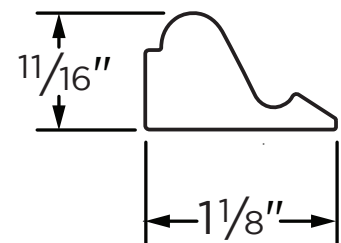

Base Cap

ITEM NUMBER	LENGTH	SELLING UOM	PIECES/ SELLING UNIT	SKID LENGTH (FEET)	SKID WIDTH (FEET)	SKID HEIGHT (INCHES)
27845571-MB	16'	Bundle	36	non-skid	non-skid	non-skid