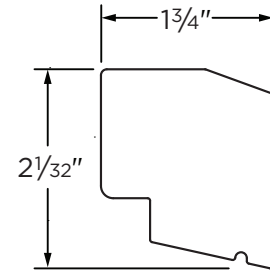

Adams Casing

ITEM NUMBER	LENGTH	SELLING UOM	PIECES/ SELLING UNIT	SKID LENGTH (FEET)	SKID WIDTH (FEET)	SKID HEIGHT (INCHES)
27845594-MB	16'	Bundle	6	non-skid	non-skid	non-skid

Water Table

ITEM NUMBER	LENGTH	SELLING UOM	PIECES/ SELLING UNIT	SKID LENGTH (FEET)	SKID WIDTH (FEET)	SKID HEIGHT (INCHES)
27845599-MB	18'	Bundle	4	non-skid	non-skid	non-skid

1-1/2" Square

ITEM NUMBER	LENGTH	SELLING UOM	PIECES/ SELLING UNIT	SKID LENGTH (FEET)	SKID WIDTH (FEET)	SKID HEIGHT (INCHES)
27845587-MB	16'	Bundle	4	non-skid	non-skid	non-skid

Sub Sill Nose

ITEM NUMBER	LENGTH	SELLING UOM	PIECES/ SELLING UNIT	SKID LENGTH (FEET)	SKID WIDTH (FEET)	SKID HEIGHT (INCHES)
27845591-MB	16'	Bundle	12	non-skid	non-skid	non-skid

Historic Sill

ITEM NUMBER	LENGTH	SELLING UOM	PIECES/ SELLING UNIT	SKID LENGTH (FEET)	SKID WIDTH (FEET)	SKID HEIGHT (INCHES)
27845584-MB	16'	Bundle	4	non-skid	non-skid	non-skid

Window Sill Nose

ITEM NUMBER	LENGTH	SELLING UOM	PIECES/ SELLING UNIT	SKID LENGTH (FEET)	SKID WIDTH (FEET)	SKID HEIGHT (INCHES)
27845592-MB	12'	Bundle	9	non-skid	non-skid	non-skid