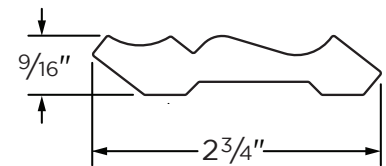

Panel Moulding

ITEM NUMBER	LENGTH	SELLING UOM	PIECES/ SELLING UNIT	SKID LENGTH (FEET)	SKID WIDTH (FEET)	SKID HEIGHT (INCHES)
27845595-MB	16'	Bundle	24	non-skid	non-skid	non-skid

Shingle Mould

ITEM NUMBER	LENGTH	SELLING UOM	PIECES/ SELLING UNIT	SKID LENGTH (FEET)	SKID WIDTH (FEET)	SKID HEIGHT (INCHES)
27845585-MB	16'	Bundle	20	non-skid	non-skid	non-skid

Quarter Round

ITEM NUMBER	LENGTH	SELLING UOM	PIECES/ SELLING UNIT	SKID LENGTH (FEET)	SKID WIDTH (FEET)	SKID HEIGHT (INCHES)
27845581-MB	16'	Bundle	25	non-skid	non-skid	non-skid

Scotia Cove

ITEM NUMBER	LENGTH	SELLING UOM	PIECES/ SELLING UNIT	SKID LENGTH (FEET)	SKID WIDTH (FEET)	SKID HEIGHT (INCHES)
27845583-MB	16'	Bundle	25	non-skid	non-skid	non-skid

3X Crown

ITEM NUMBER	LENGTH	SELLING UOM	PIECES/ SELLING UNIT	SKID LENGTH (FEET)	SKID WIDTH (FEET)	SKID HEIGHT (INCHES)
27845586-MB	16'	Bundle	10	non-skid	non-skid	non-skid

4X Crown

ITEM NUMBER	LENGTH	SELLING UOM	PIECES/ SELLING UNIT	SKID LENGTH (FEET)	SKID WIDTH (FEET)	SKID HEIGHT (INCHES)
27845576-MB	16'	Bundle	10	non-skid	non-skid	non-skid