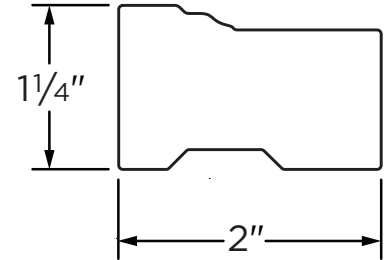

Brick Mould

ITEM NUMBER	LENGTH	SELLING UOM	PIECES/ SELLING UNIT	SKID LENGTH (FEET)	SKID WIDTH (FEET)	SKID HEIGHT (INCHES)
27845573-MB	17'6"	Unit	252	18'	3.9	20.5
		Bundle	6	non-skid	non-skid	non-skid