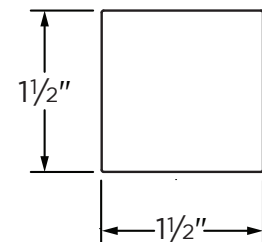

Adams Casing

ITEM NUMBER	LENGTH	SELLING UOM	PIECES/ SELLING UNIT	SKID LENGTH (FEET)	SKID WIDTH (FEET)	SKID HEIGHT (INCHES)
27845594-MB	16'	Bundle	6	non-skid	non-skid	non-skid

Water Table

ITEM NUMBER	LENGTH	SELLING UOM	PIECES/ SELLING UNIT	SKID LENGTH (FEET)	SKID WIDTH (FEET)	SKID HEIGHT (INCHES)
27845599-MB	18'	Bundle	4	non-skid	non-skid	non-skid

1-1/2" Square

ITEM NUMBER	LENGTH	SELLING UOM	PIECES/ SELLING UNIT	SKID LENGTH (FEET)	SKID WIDTH (FEET)	SKID HEIGHT (INCHES)
27845587-MB	16'	Bundle	4	non-skid	non-skid	non-skid

Sub Sill Nose

ITEM NUMBER	LENGTH	SELLING UOM	PIECES/ SELLING UNIT	SKID LENGTH (FEET)	SKID WIDTH (FEET)	SKID HEIGHT (INCHES)
27845591-MB	16'	Bundle	12	non-skid	non-skid	non-skid