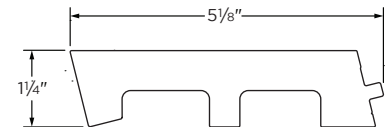

Window Sill

ITEM NUMBER	LENGTH	SELLING UOM	PIECES/ SELLING UNIT	SKID LENGTH (FEET)	SKID WIDTH (FEET)	SKID HEIGHT (INCHES)
27845602-MB	12'	Bundle	4	non-skid	non-skid	non-skid