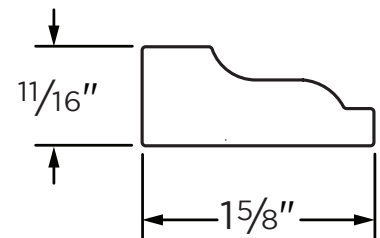

Base Cap

ITEM NUMBER	LENGTH	SELLING UOM	PIECES/ SELLING UNIT	SKID LENGTH (FEET)	SKID WIDTH (FEET)	SKID HEIGHT (INCHES)
27845571-MB	16'	Bundle	36	non-skid	non-skid	non-skid

Bed Mould

ITEM NUMBER	LENGTH	SELLING UOM	PIECES/ SELLING UNIT	SKID LENGTH (FEET)	SKID WIDTH (FEET)	SKID HEIGHT (INCHES)
27845572-MB	16'	Bundle	25	non-skid	non-skid	non-skid

Drip Cap

ITEM NUMBER	LENGTH	SELLING UOM	PIECES/ SELLING UNIT	SKID LENGTH (FEET)	SKID WIDTH (FEET)	SKID HEIGHT (INCHES)
27845580-MB	16'	Bundle	20	non-skid	non-skid	non-skid

Rake Mould

ITEM NUMBER	LENGTH	SELLING UOM	PIECES/ SELLING UNIT	SKID LENGTH (FEET)	SKID WIDTH (FEET)	SKID HEIGHT (INCHES)
27845582-MB	16'	Bundle	10	non-skid	non-skid	non-skid

Panel Moulding

ITEM NUMBER	LENGTH	SELLING UOM	PIECES/ SELLING UNIT	SKID LENGTH (FEET)	SKID WIDTH (FEET)	SKID HEIGHT (INCHES)
27845595-MB	16'	Bundle	24	non-skid	non-skid	non-skid

Shingle Mould

ITEM NUMBER	LENGTH	SELLING UOM	PIECES/ SELLING UNIT	SKID LENGTH (FEET)	SKID WIDTH (FEET)	SKID HEIGHT (INCHES)
27845585-MB	16'	Bundle	20	non-skid	non-skid	non-skid