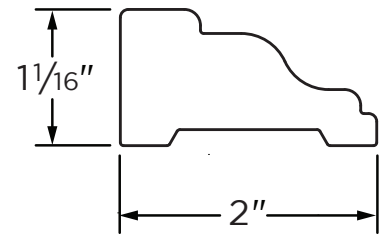

Rake Mould

ITEM NUMBER	LENGTH	SELLING UOM	PIECES/ SELLING UNIT	SKID LENGTH (FEET)	SKID WIDTH (FEET)	SKID HEIGHT (INCHES)
27845582-MB	16'	Bundle	10	non-skid	non-skid	non-skid