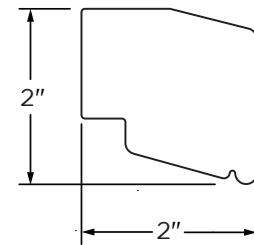

Adams Casing

ITEM NUMBER	LENGTH	SELLING UOM	PIECES/ SELLING UNIT	SKID LENGTH (FEET)	SKID WIDTH (FEET)	SKID HEIGHT (INCHES)
27845594-MB	16'	Bundle	6	non-skid	non-skid	non-skid

Water Table

ITEM NUMBER	LENGTH	SELLING UOM	PIECES/ SELLING UNIT	SKID LENGTH (FEET)	SKID WIDTH (FEET)	SKID HEIGHT (INCHES)
27845599-MB	18'	Bundle	4	non-skid	non-skid	non-skid

1-1/2" Square

ITEM NUMBER	LENGTH	SELLING UOM	PIECES/ SELLING UNIT	SKID LENGTH (FEET)	SKID WIDTH (FEET)	SKID HEIGHT (INCHES)
27845587-MB	16'	Bundle	4	non-skid	non-skid	non-skid

Sub Sill Nose

ITEM NUMBER	LENGTH	SELLING UOM	PIECES/ SELLING UNIT	SKID LENGTH (FEET)	SKID WIDTH (FEET)	SKID HEIGHT (INCHES)
27845591-MB	16'	Bundle	12	non-skid	non-skid	non-skid

Historic Sill

ITEM NUMBER	LENGTH	SELLING UOM	PIECES/ SELLING UNIT	SKID LENGTH (FEET)	SKID WIDTH (FEET)	SKID HEIGHT (INCHES)
27845584-MB	16'	Bundle	4	non-skid	non-skid	non-skid

Window Sill Nose

ITEM NUMBER	LENGTH	SELLING UOM	PIECES/ SELLING UNIT	SKID LENGTH (FEET)	SKID WIDTH (FEET)	SKID HEIGHT (INCHES)
27845592-MB	12'	Bundle	9	non-skid	non-skid	non-skid

Large Sill Nose

ITEM NUMBER	LENGTH	SELLING UOM	PIECES/ SELLING UNIT	SKID LENGTH (FEET)	SKID WIDTH (FEET)	SKID HEIGHT (INCHES)
27845593-MB	16'	Bundle	4	non-skid	non-skid	non-skid

Window Sill

ITEM NUMBER	LENGTH	SELLING UOM	PIECES/ SELLING UNIT	SKID LENGTH (FEET)	SKID WIDTH (FEET)	SKID HEIGHT (INCHES)
27845602-MB	12'	Bundle	4	non-skid	non-skid	non-skid