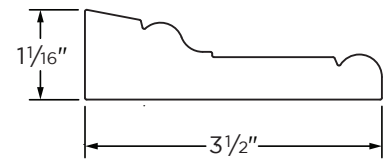

Imperial Rake Crown

ITEM NUMBER	LENGTH	SELLING UOM	PIECES/ SELLING UNIT	SKID LENGTH (FEET)	SKID WIDTH (FEET)	SKID HEIGHT (INCHES)
27845596-MB	16'	Bundle	8	non-skid	non-skid	non-skid

Solid Crown

ITEM NUMBER	LENGTH	SELLING UOM	PIECES/ SELLING UNIT	SKID LENGTH (FEET)	SKID WIDTH (FEET)	SKID HEIGHT (INCHES)
27845597-MB	16'	Bundle	8	non-skid	non-skid	non-skid

Pediment

ITEM NUMBER	LENGTH	SELLING UOM	PIECES/ SELLING UNIT	SKID LENGTH (FEET)	SKID WIDTH (FEET)	SKID HEIGHT (INCHES)
27845598-MB	12'	Bundle	4	non-skid	non-skid	non-skid

Back Band

ITEM NUMBER	LENGTH	SELLING UOM	PIECES/ SELLING UNIT	SKID LENGTH (FEET)	SKID WIDTH (FEET)	SKID HEIGHT (INCHES)
27845590-MB	16'	Bundle	10	non-skid	non-skid	non-skid

Adams Casing

ITEM NUMBER	LENGTH	SELLING UOM	PIECES/ SELLING UNIT	SKID LENGTH (FEET)	SKID WIDTH (FEET)	SKID HEIGHT (INCHES)
27845594-MB	16'	Bundle	6	non-skid	non-skid	non-skid

Water Table

ITEM NUMBER	LENGTH	SELLING UOM	PIECES/ SELLING UNIT	SKID LENGTH (FEET)	SKID WIDTH (FEET)	SKID HEIGHT (INCHES)
27845599-MB	18'	Bundle	4	non-skid	non-skid	non-skid