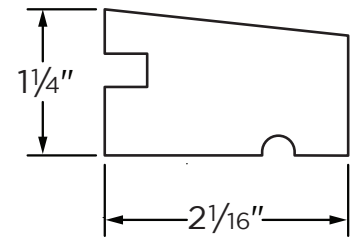

Adams Casing

ITEM NUMBER	LENGTH	SELLING UOM	PIECES/ SELLING UNIT	SKID LENGTH (FEET)	SKID WIDTH (FEET)	SKID HEIGHT (INCHES)
27845594-MB	16'	Bundle	6	non-skid	non-skid	non-skid

Water Table

ITEM NUMBER	LENGTH	SELLING UOM	PIECES/ SELLING UNIT	SKID LENGTH (FEET)	SKID WIDTH (FEET)	SKID HEIGHT (INCHES)
27845599-MB	18'	Bundle	4	non-skid	non-skid	non-skid

1-1/2" Square

ITEM NUMBER	LENGTH	SELLING UOM	PIECES/ SELLING UNIT	SKID LENGTH (FEET)	SKID WIDTH (FEET)	SKID HEIGHT (INCHES)
27845587-MB	16'	Bundle	4	non-skid	non-skid	non-skid

Sub Sill Nose

ITEM NUMBER	LENGTH	SELLING UOM	PIECES/ SELLING UNIT	SKID LENGTH (FEET)	SKID WIDTH (FEET)	SKID HEIGHT (INCHES)
27845591-MB	16'	Bundle	12	non-skid	non-skid	non-skid

Historic Sill

ITEM NUMBER	LENGTH	SELLING UOM	PIECES/ SELLING UNIT	SKID LENGTH (FEET)	SKID WIDTH (FEET)	SKID HEIGHT (INCHES)
27845584-MB	16'	Bundle	4	non-skid	non-skid	non-skid

Window Sill Nose

ITEM NUMBER	LENGTH	SELLING UOM	PIECES/ SELLING UNIT	SKID LENGTH (FEET)	SKID WIDTH (FEET)	SKID HEIGHT (INCHES)
27845592-MB	12'	Bundle	9	non-skid	non-skid	non-skid