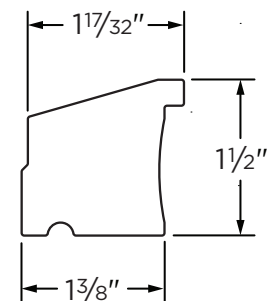

Pediment

ITEM NUMBER	LENGTH	SELLING UOM	PIECES/ SELLING UNIT	SKID LENGTH (FEET)	SKID WIDTH (FEET)	SKID HEIGHT (INCHES)
27845598-MB	12'	Bundle	4	non-skid	non-skid	non-skid

Back Band

ITEM NUMBER	LENGTH	SELLING UOM	PIECES/ SELLING UNIT	SKID LENGTH (FEET)	SKID WIDTH (FEET)	SKID HEIGHT (INCHES)
27845590-MB	16'	Bundle	10	non-skid	non-skid	non-skid

Adams Casing

ITEM NUMBER	LENGTH	SELLING UOM	PIECES/ SELLING UNIT	SKID LENGTH (FEET)	SKID WIDTH (FEET)	SKID HEIGHT (INCHES)
27845594-MB	16'	Bundle	6	non-skid	non-skid	non-skid

Water Table

ITEM NUMBER	LENGTH	SELLING UOM	PIECES/ SELLING UNIT	SKID LENGTH (FEET)	SKID WIDTH (FEET)	SKID HEIGHT (INCHES)
27845599-MB	18'	Bundle	4	non-skid	non-skid	non-skid

1-1/2" Square

ITEM NUMBER	LENGTH	SELLING UOM	PIECES/ SELLING UNIT	SKID LENGTH (FEET)	SKID WIDTH (FEET)	SKID HEIGHT (INCHES)
27845587-MB	16'	Bundle	4	non-skid	non-skid	non-skid

Sub Sill Nose

ITEM NUMBER	LENGTH	SELLING UOM	PIECES/ SELLING UNIT	SKID LENGTH (FEET)	SKID WIDTH (FEET)	SKID HEIGHT (INCHES)
27845591-MB	16'	Bundle	12	non-skid	non-skid	non-skid