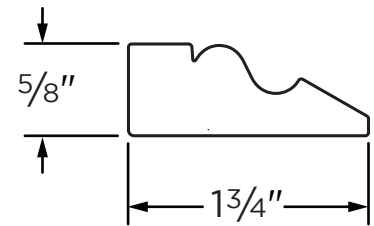

Drip Cap

ITEM NUMBER	LENGTH	SELLING UOM	PIECES/ SELLING UNIT	SKID LENGTH (FEET)	SKID WIDTH (FEET)	SKID HEIGHT (INCHES)
27845580-MB	16'	Bundle	20	non-skid	non-skid	non-skid

Rake Mould

ITEM NUMBER	LENGTH	SELLING UOM	PIECES/ SELLING UNIT	SKID LENGTH (FEET)	SKID WIDTH (FEET)	SKID HEIGHT (INCHES)
27845582-MB	16'	Bundle	10	non-skid	non-skid	non-skid

Panel Moulding

ITEM NUMBER	LENGTH	SELLING UOM	PIECES/ SELLING UNIT	SKID LENGTH (FEET)	SKID WIDTH (FEET)	SKID HEIGHT (INCHES)
27845595-MB	16'	Bundle	24	non-skid	non-skid	non-skid

Shingle Mould

ITEM NUMBER	LENGTH	SELLING UOM	PIECES/ SELLING UNIT	SKID LENGTH (FEET)	SKID WIDTH (FEET)	SKID HEIGHT (INCHES)
27845585-MB	16'	Bundle	20	non-skid	non-skid	non-skid