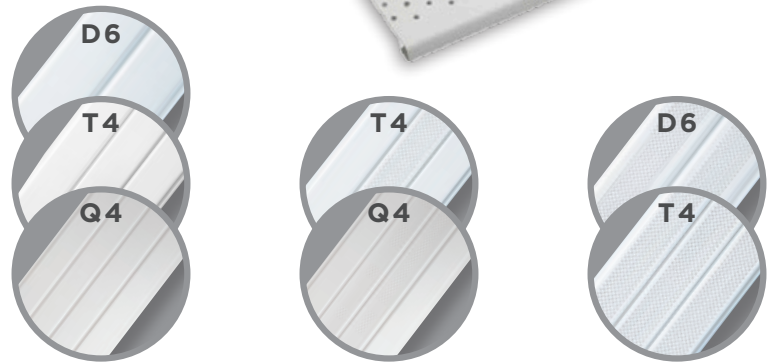

Aluminum Soffit

Performance and Style

Our aluminum soffit combines durability and style, offering long-lasting protection for your home. Its metal strength and painted finish ensure durability, while ventilation keeps attics cool, reduces heat transfer, and prevents condensation and ice dams. This extends the roof's lifespan and lowers heating and cooling costs. Aesthetically, it creates clean, sharp lines that mimic traditional wood soffits.

	SOLID	CENTER VENTED	FULL VENTED
Commercial .019" Soffit Quad 4" (T4)	✓	✓ 9.7 sq/in per sq/ft of ventilation	
Commercial .019" Soffit Triple 4" (T4)	✓	✓ 4.4 sq/in per sq/ft of ventilation	✓ 13.2 sq/in per sq/ft of ventilation
Commercial .019" Soffit Double 6" (D6)	✓	✓ 11 sq/in per sq/ft of ventilation	
Durabuilt .016" Soffit Triple 4" (T4)	✓	✓ 4.4 sq/in per sq/ft of ventilation	✓ 13.2 sq/in per sq/ft of ventilation
Durabuilt .016" Soffit Double 6" (D6)	✓	✓ 11 sq/in per sq/ft of ventilation	
.013" Soffit Triple 4" (T4)	✓	✓ 4.4 sq/in per sq/ft of ventilation	✓ 13.2 sq/in per sq/ft of ventilation